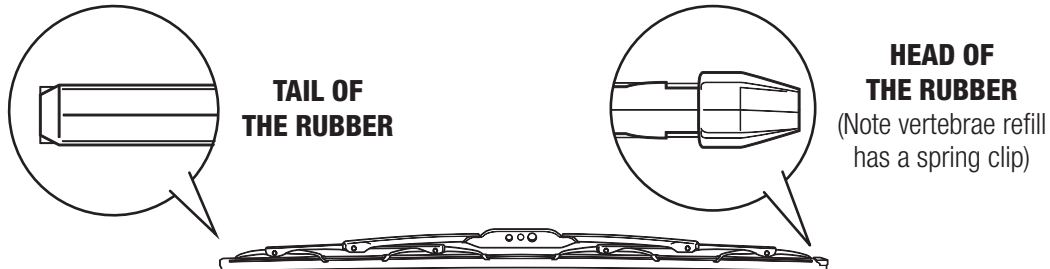

ACDelco

Fitting Instructions

traditional & vertebrae wiper refills

TO REMOVE