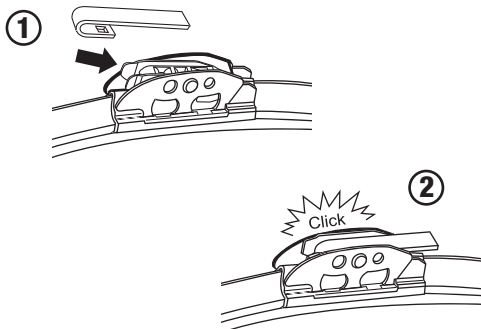

ACDelco

Fitting Instructions

beam blades with AU suffix

U-HOOK TYPE