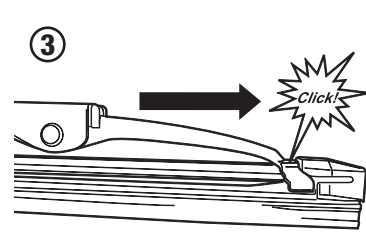

Ensure the refill locks into wiper assembly via the rectangular hole in the head of the rubber (Note; for vertebrae refill, ensure spring clips into the assembly).