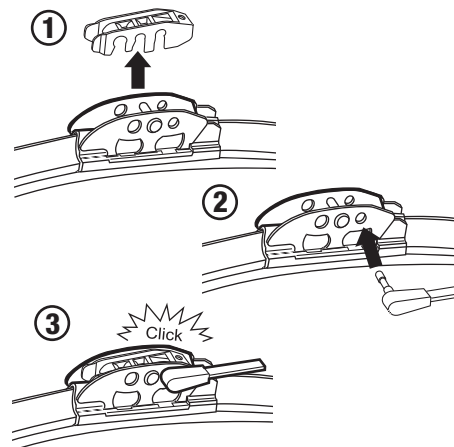

PIN IN ARM (SMALL)